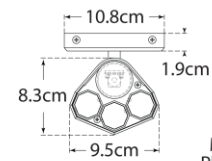

TEAR SHEET

Fascio 18" Sconce

Item # LR 2909HAB-CG-EU

Designer: Lauren Rottet

Height: 45.7cm

Width: 10.8cm

Extension: 10.2cm

Backplate: 10.8cm x 15.2cm Rectangle

Finishes: BZ, HAB, PN

Trim Options: CG

Socket: Dedicated LED

Wattage: 12w (1000lm)

IP Rating: IP20 Class I

Top View

Side View

Front View