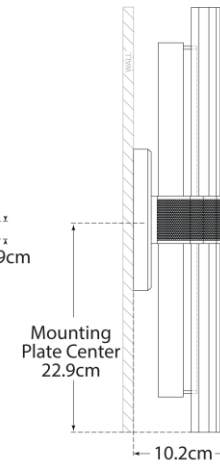

TEAR SHEET

Fascio 18" Sconce

Item # LR 2909HAB-CG-EU

Designer: Lauren Rottet

Height: 45.7cm

Width: 10.8cm

Extension: 10.2cm

Backplate: 10.8cm x 15.2cm Rectangle

Finishes: BZ, HAB, PN

Trim Options: CG

Socket: Dedicated LED

Wattage: 12w (1000lm)

IP Rating: IP20 Class I

Top View

Side View

Front View