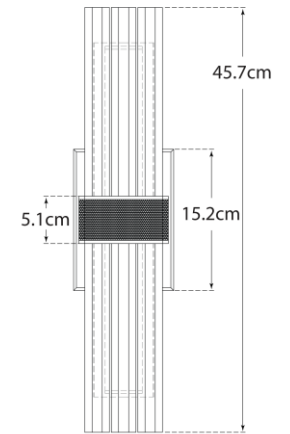

TEAR SHEET

Fascio 18" Sconce

Item # LR 2909HAB-CG-EU

Designer: Lauren Rottet

Height: 45.7cm

Width: 10.8cm

Extension: 10.2cm

Backplate: 10.8cm x 15.2cm Rectangle

Finishes: BZ, HAB, PN

Trim Options: CG

Socket: Dedicated LED

Wattage: 12w (1000lm)

IP Rating: IP20 Class I

Top View

Side View

Front View