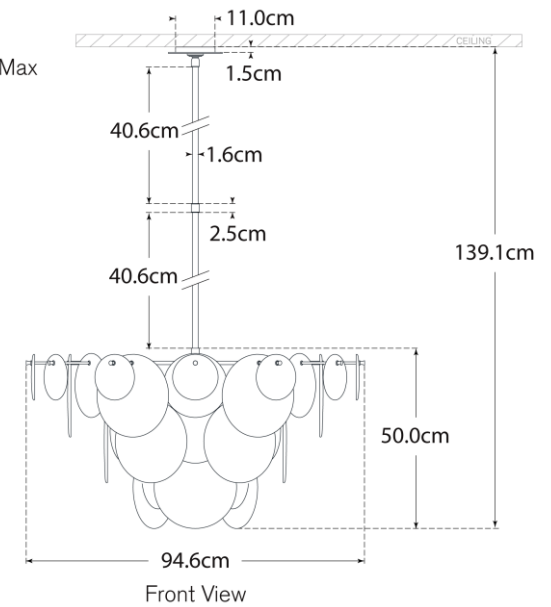

TEAR SHEET

Loire Large Chandelier

Item # ARN 5450G-CSG-EU

Designer: AERIN

O/A Height: 139.1cm

Fixture Height: 50.2cm

Min. Custom Height: 68.6cm

Width: 94.6cm

Canopy: 10.8cm Round

Finishes: G, PN

Glass Options: CSG, WSG

Socket: 9 - E14 Candelabra

Wattage: 9 - 40 B

Top View

Front View